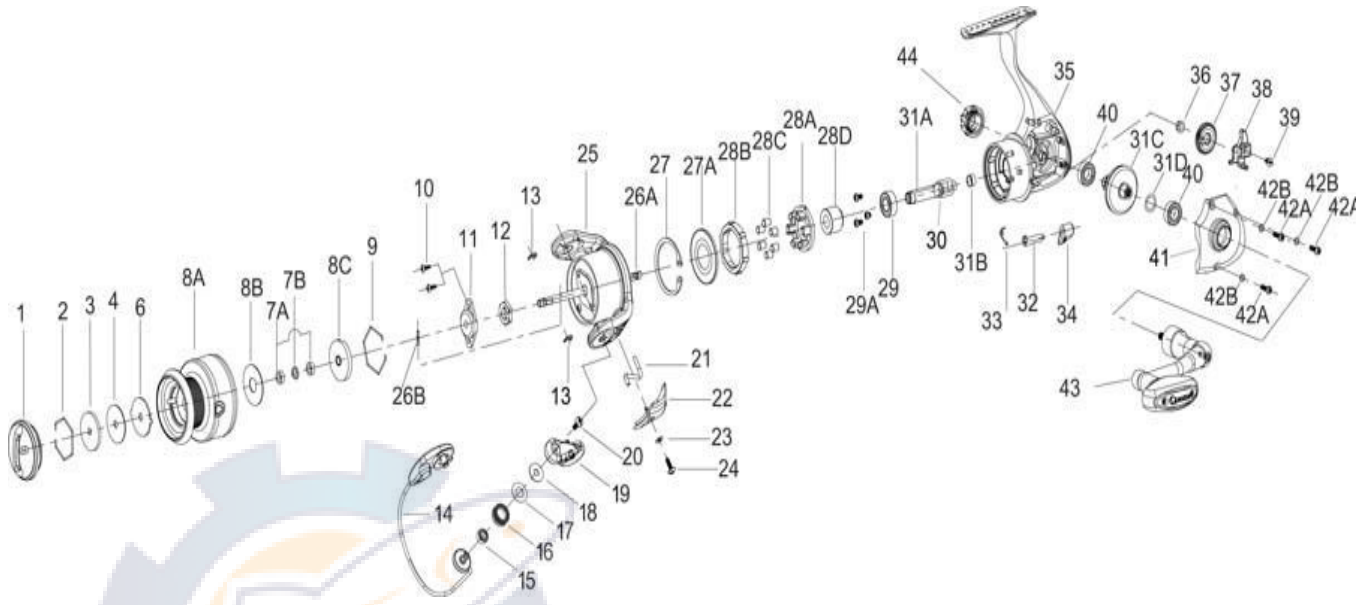

QUANTUM
Cabo CSP20PTs

Cabo CSP20PTs Part List					
KEY #	DESCRIPTION	CSP20PTs	KEY #	DESCRIPTION	CSP20PTs
1	DRAG KNOB ASSEMBLY	FT332-51	25	ROTOR ASSEMBLY	RQ309-51
2	SPOOL RETAINER - TOP	RQ038-01	26	MAIN SHAFT KIT	FT4015-01
3	DRAG WASHER "C"	SQ080-01		26A - MAIN SHAFT	RQ015
4	DRAG WASHER "B"	RQ033-01		26B - MAIN SHAFT PIN	BT042
6	DRAG WASHER "A"	RQ081-01	27	RETAINER RING, CLUTCH SEAL	TK060-01
7	SPOOL BUSHING OR BEARING KIT	EH4158-01	27A	CLUTCH SEAL	TK166-01
	7A - SPOOL BUSHING OR BEARING	EH158	28	CLUTCH ASSEMBLY KIT	TK4363-01
	7B - SPOOL SPACER	AT105		28A - CLUTCH RETAINER	TK040
8	SPOOL ASSEMBLY KIT	FT4321-51		28B - CLUTCH RING	TK063
	8A - SPOOL ASSEMBLY	FT221-51		28C - CLUTCH ROLLERS	TK165
	2 - SPOOL RETAINER - TOP	RQ038-01		28D - CLUTCH SLEEVE	SK139
	3 - DRAG WASHER "C" KEYED TO SHAFT	SQ080-01	29	PINION BALL BEARING	BH028-01
	4 - DRAG WASHER "B" FIBER	RQ033-01	29A	SCREW , BALL BEARING, 3 EA.	TK057-01
	6 - DRAG WASHER "A" KEYED TO SPOOL	RQ081-01	30	PINION GEAR WASHER	AT110-01
	7 - SPOOL BUSHING OR BEARING KIT	EH4160-01	31	GEAR KIT	RQ4011-02
	8B - SPOOL WASHER, FIBER	AT039		31A - PINION GEAR	QTY - 1 SST
	8C - DRAG CLICK ASSEMBLY	AT459-01		31B - PINION BUSHING	RQ141
	9 - SPOOL RETAINER - BOTTOM	CH038-02		31C - DRIVE GEAR ASSEMBLY	QTY-1 BRS
8C	DRAG CLICK ASSEMBLY	AT459-01		31D - D.GEAR ADJUST WASHER	GU105-08A
9	SPOOL RETAINER - BOTTOM	CH038-02	32	STOPPER CAM	TK090-01
10	ROTOR NUT LOCK SCREW	RQ094-01	33	STOPPER CAM SPRING	TK089-01
11	MAIN SHAFT BUSHING	RQ214-01	34	STOPPER CAM LEVER	RQ059-01
12	ROTOR NUT	SH006-01	35	BODY ASSEMBLY	FT301-51
13	E-CLIP - BAIL ASSEMBLY	GH034-01	36	O/S GEAR BUSHING OR BEARING	EH158-01
14	BAIL ASSEMBLY	F T347-01	37	O/S GEAR	RQ053-51
15	LINE ROLLER BEARING	GH202-01	38	O/S SLIDER	RQ025-01
16	LINE ROLLER	CH004-01	39	MAIN SHAFT SCREW	RQ100-01
17	LINE ROLLER WASHER	DH102-01	40	BODY/COVER BALL BEARING	CH028-01
18	LINE ROLLER COLLAR	CH102-01	41	BODY COVER	FT023-51
19	ARM LEVER ASSEMBLY	RQ307-06	42	BODY COVER SCREW KIT	RQ4057-01
20	SCREW - LINE SLIDER	AQ108-01		42A - BODY COVER SCREW	RQ057
21	KICK LEVER	RQ019-01		42B - SCRATCH PROTECT WASHER	RQ142
22	ARM LEVER COVER	RQ087-01	43	HANDLE ASSY	FT318-51
23	ARM LEVER COVER WASHER	SQ142-01	44	HANDLE CAP ASSY	AT373-51
24	A/L COVER SCREW	GU077-02			